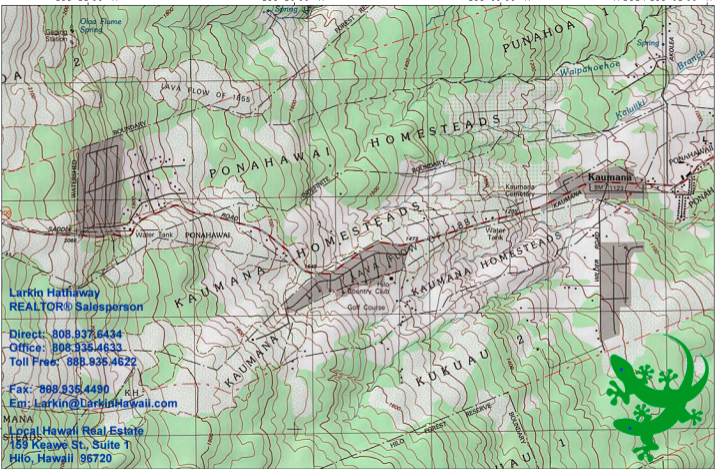

155°11'00" W

TOPOI map printed on 05/17/07 from "Kaumana_Real_Estate.topo"

155°10'00" W

155°09'00" W

WGS84 155°08'00" W

19°41'00" N

19°41'00" N

19°40'00" N

19°40'00" N

Larkin Hatthaway
REALTOR® Salesperson

Direct: 808.937.6434
Office: 808.935.4633
Toll Free: 888.935.4622

Fax: 888.935.4490
Em: Larkin@LarkinHawaii.com

Local Hawaii Real Estate
159 Keawe St., Suite 1
Hilo, Hawaii 96720

155°11'00" W

155°10'00" W

155°09'00" W

WGS84 155°08'00" W

Map created with TOPOI® ©2002 National Geographic (www.nationalgeographic.com/topo)