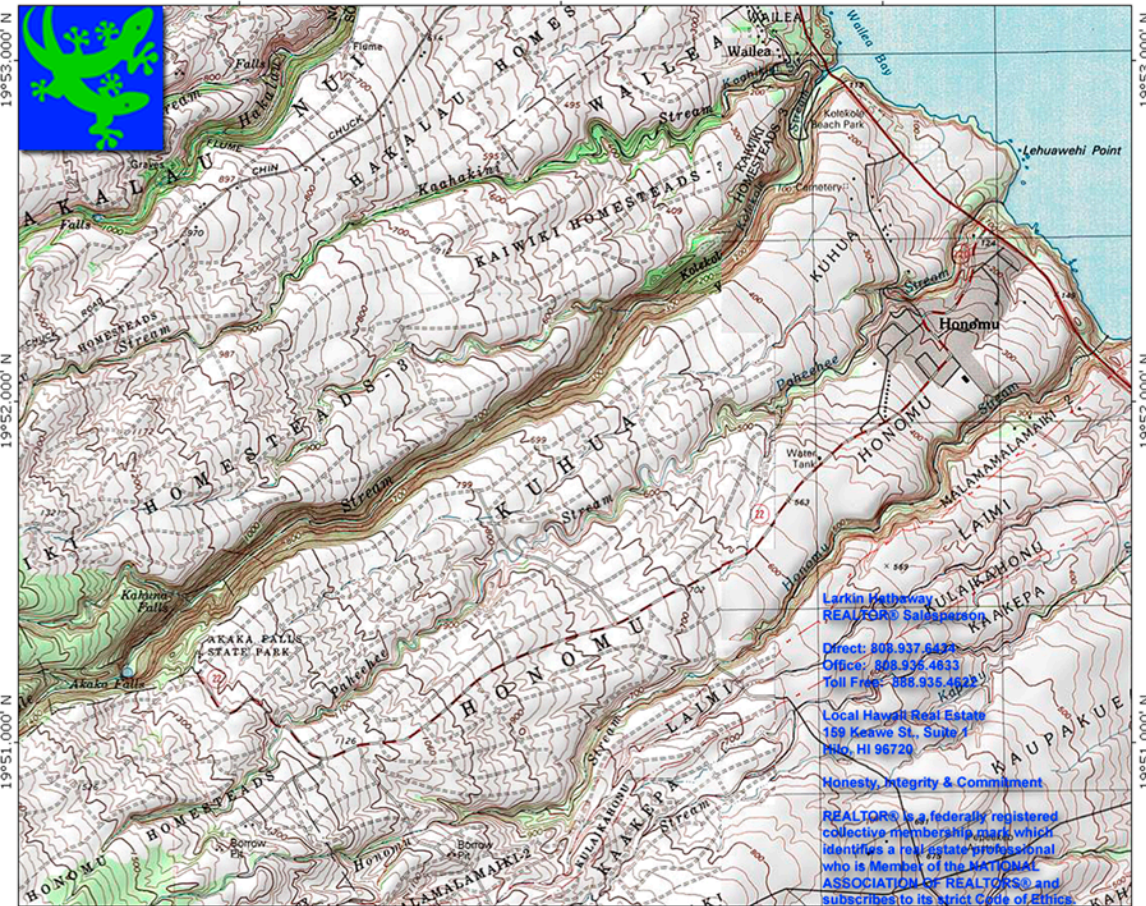

155°09.000' W

TOPO! map printed on 07/16/07 from "HonomuTopo.tpo"

155°08.000' W

WGS84 155°07.000' W

Larkin Methaway
REALTOR® Salesperson
Direct: 808.937.6439
Office: 808.936.4833
Toll Free: 888.935.4628

Local Hawaii Real Estate
159 Keawe St., Suite 1
Hilo, HI 96720

Honesty, Integrity & Commitment

REALTOR® is a federally registered collective membership mark which identifies a real estate professional who is Member of the NATIONAL ASSOCIATION of REALTORS® and subscribes to its strict Code of Ethics.

155°09.000' W

155°08.000' W

WGS84 155°07.000' W

TN
10°

0 1 MILE
0 1000 FEET 0 500 1000 METERS